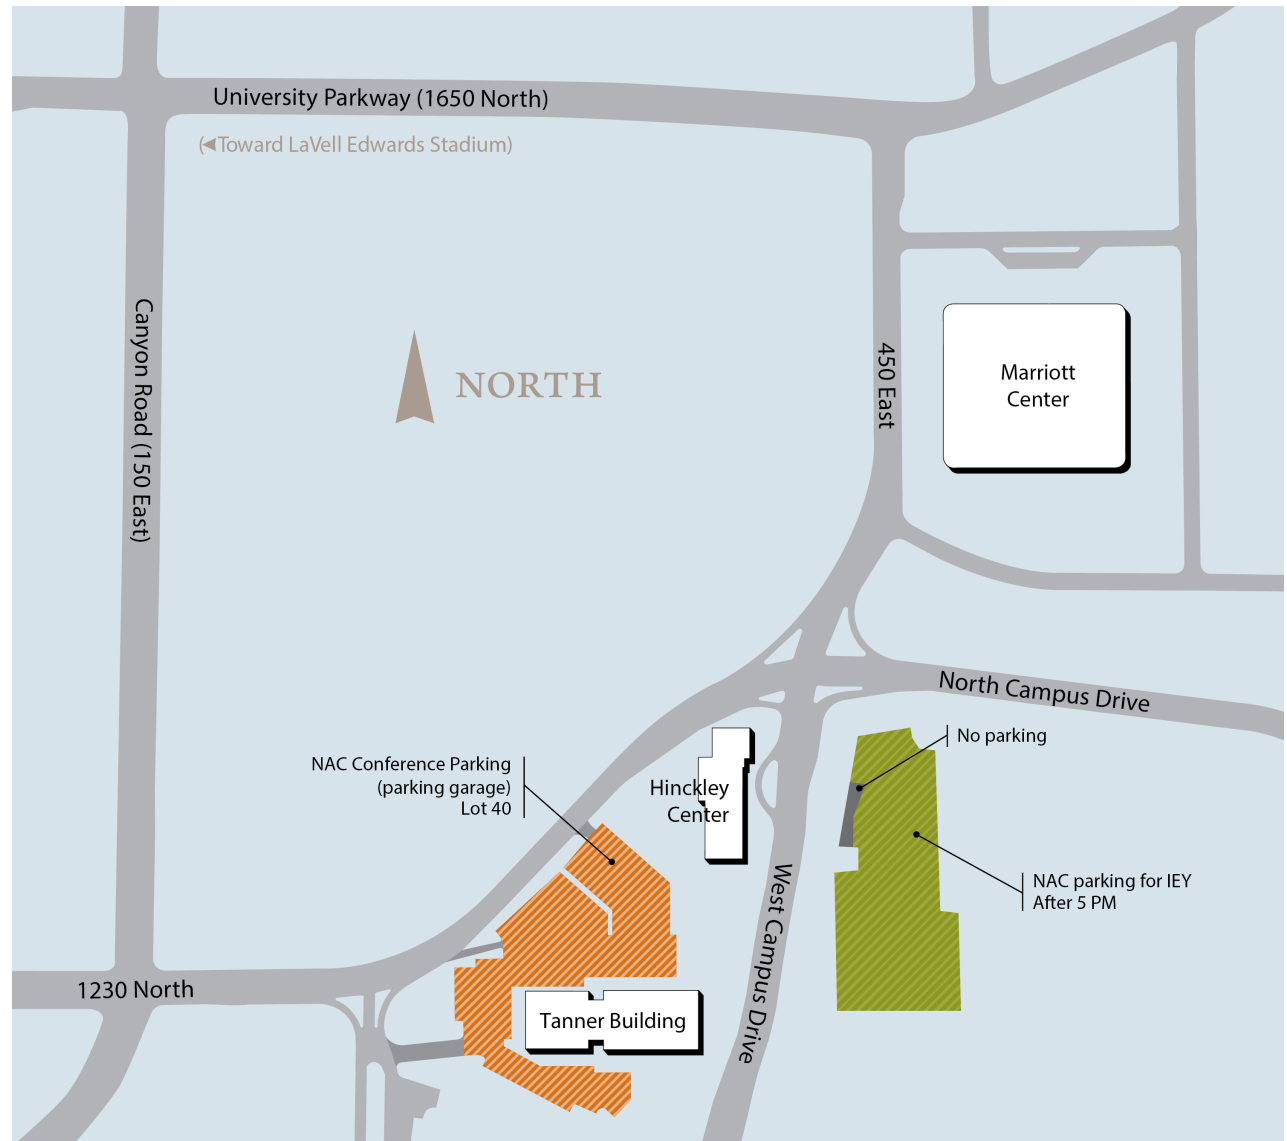

2014 NAC
FALL CONFERENCE
25-27 SEPTEMBER

Special Guest Parking Permit

Print and place this permit
on your dashboard.

NAC RESERVED PARKING

As a guest of BYU, and to help you enjoy your visit to campus, **please remember that Disability, Deans, Official, and Service stalls require special permits. Red curbs are No Parking zones. Do not park in designated Hinckley Center guest parking.** Parking in any of these places without proper permits or authorization from the Parking Office may result in receipt of a parking citation. Please remember that Time Zone spaces are enforced for the time limits posted on the restriction sign.